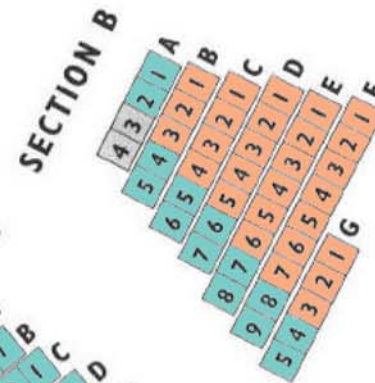

Seating layout for  
**RODNEY KING and EMPLOYEE OF THE YEAR**

LONG WHARF THEATRE

CLAIRE TOW STAGE  
 IN THE C. NEWTON SCHENCK III  
 THEATRE

EXIT

EXIT

EXIT

EXIT

-  = Premium
-  = Regular
-  = 