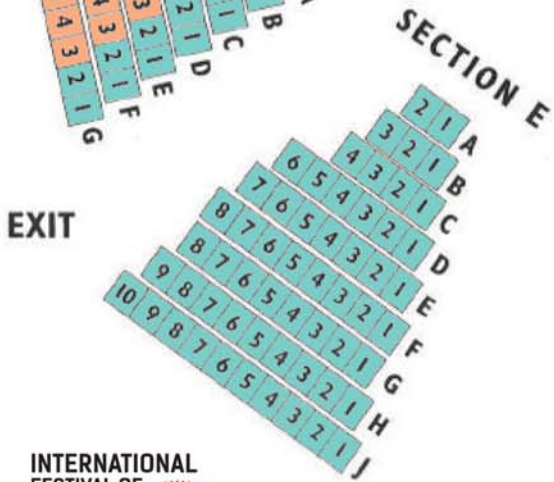

Seating layout for  
**RODNEY KING and EMPLOYEE OF THE YEAR**

LONG WHARF THEATRE

CLAIRE TOW STAGE  
 IN THE C. NEWTON SCHENCK III  
 THEATRE

EXIT

EXIT

EXIT

EXIT

-  = Premium
-  = Regular
-  = 