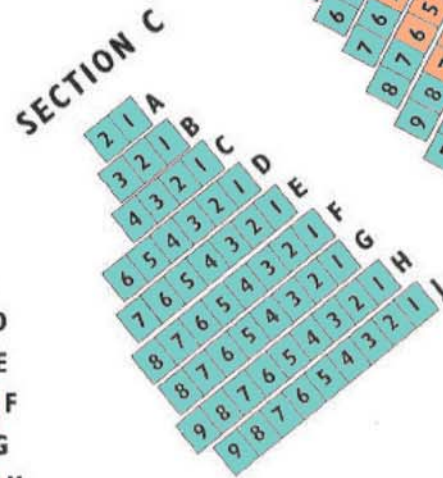

Seating layout for  
**RODNEY KING and EMPLOYEE OF THE YEAR**

LONG WHARF THEATRE

CLAIRE TOW STAGE  
 IN THE C. NEWTON SCHENCK III  
 THEATRE

EXIT

EXIT

EXIT

EXIT

-  = Premium
-  = Regular
-  = 